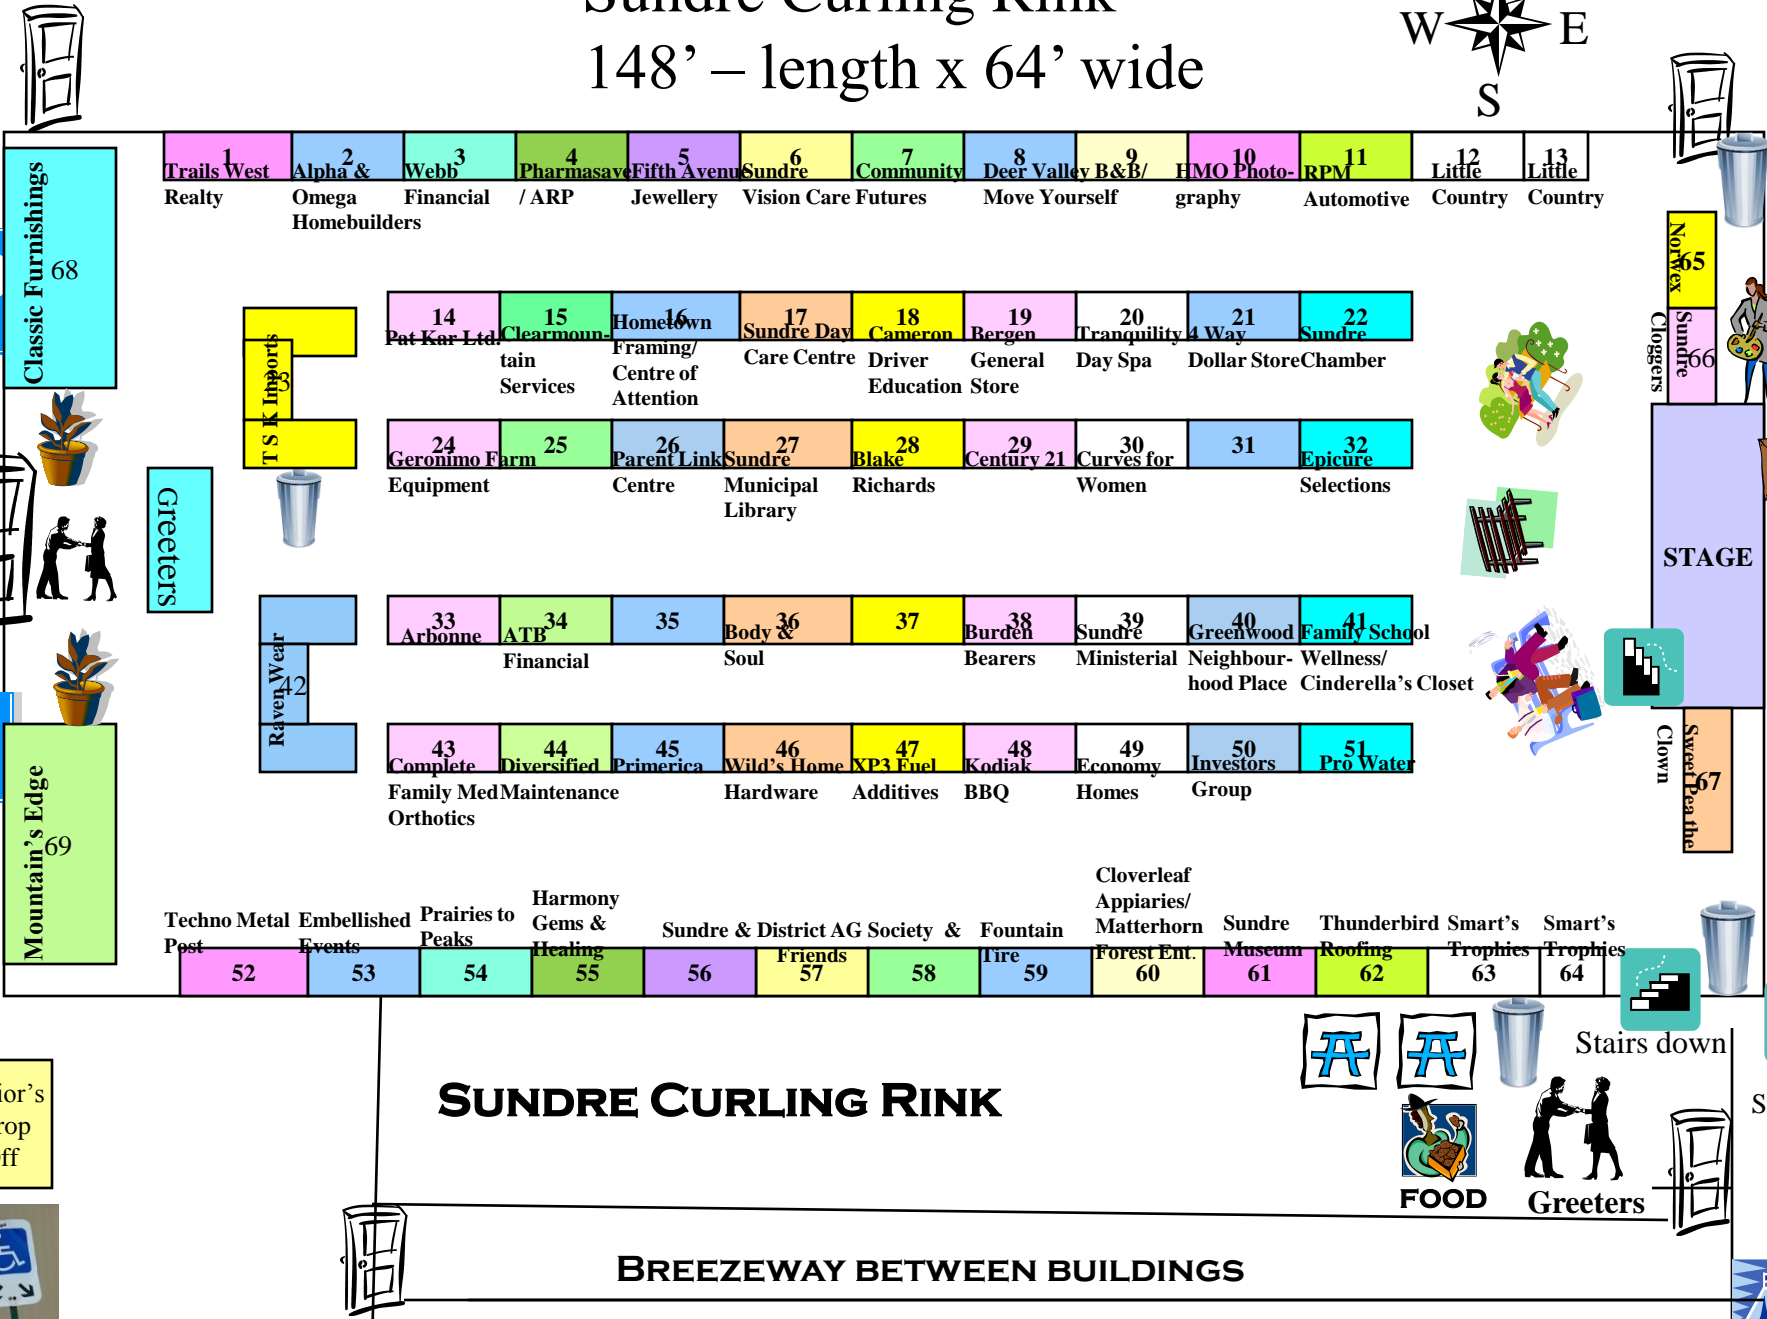

# Sundre Curling Rink

## 148' – length x 64' wide

**SUNDRE CURLING RINK**

**BREEZEWAY BETWEEN BUILDINGS**

**POOL**

Senior's Drop Off